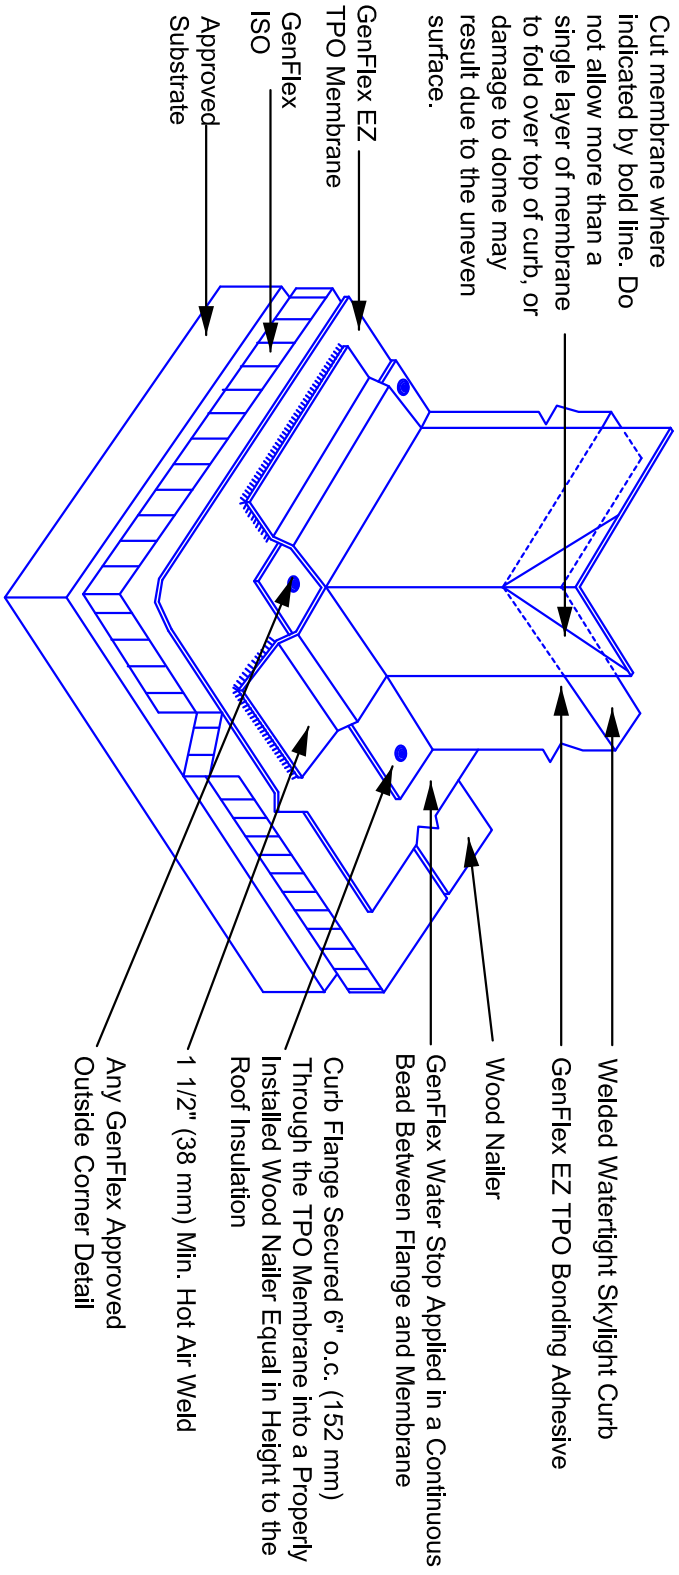

Cut membrane where indicated by bold line. Do not allow more than a single layer of membrane to fold over top of curb, or damage to dome may result due to the uneven surface.

**Skylight Curb Flashing**